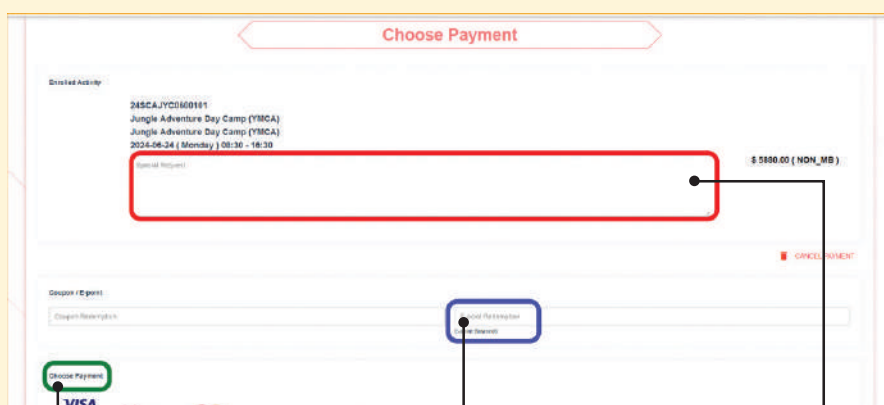

STEP 6.

Chosen class will be shown in the shopping cart (right hand corner), you can keep browsing or check out.

*If you need child care services, please add into the cart.

點選報名活動後，該活動欄出現 [已選]，活動已成功加入購物車，然後點擊 右上角購物車。

*如有需要託管服務，可增加至購物車。